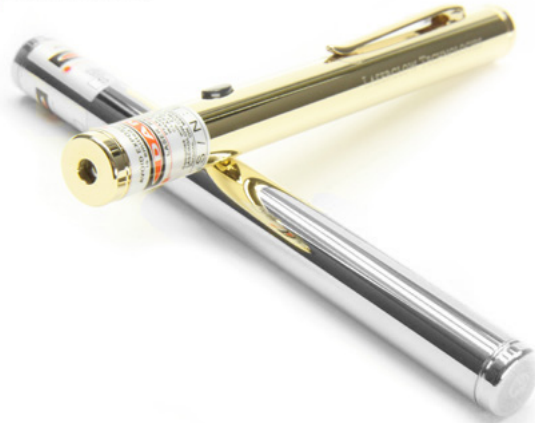

Precious Metal Series Green Laser Pointer

Overview:

These laser pointers are the ultimate in style for any presentation or lecture. Our green laser pointers are 5 to 10 times brighter than a standard red laser pointer! True 18k gold or platinum plating gives these green laser pointers an unforgettable shine, and the laser itself is the highest quality, as with all Laserglow pointers. The highly focused green beam will be visible against projection or HDTV screens where less powerful lasers can be hard to see. These make a great gift for the person on your list who enjoys a little bit of flash in their wardrobe and wants their accessories to look as good as they do!

All of Laserglow's green laser pointers are IR-filtered for safety and employ APC technology to maintain constant output power. APC (Automatic Power Control) is a system that uses an optical feedback loop to ensure stable laser output.

Key Features:

- **Starting at: \$79**
- **Output Power:** 3 mW - 5 mW, varies with model
- **Wavelength:** 532 nm (green)
- **Key Feature:** Super high-quality build, guaranteed power and brightness
- **Casing (Gold):** 18k gold plating over solid brass with pocket clip
- **Casing (Platinum):** Pur platinum plating over solid brass with pocket clip
- **Package Includes:** Portable laser, batteries, instructions/warranty.
- **Safety Info:** Complies with Class IIIa regulations, IR filtered for safety
- **Duty Cycle:** 90 sec. on/20 sec. off