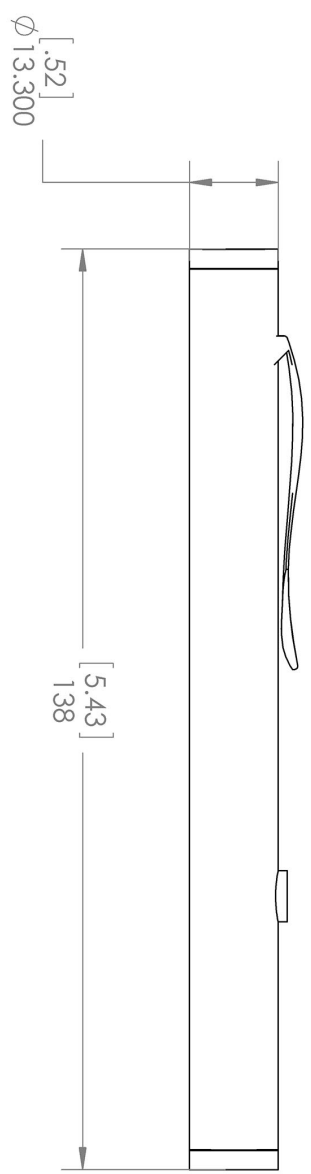

Laser Form Factor	GLY
Output Power (mW)	>3
FDA Safety Class	IIIa
Divergence (mrad, full angle)	<1.2
Beam Dimensions (mm, 1/e ²)	1.5
Longitudinal Modes	Multiple
Storage Temperature Range (°C)	-10 to 50
Total Power Consumption (W)	2
Max. Power Input Duty Cycle	90 sec. on/20 sec. off
Cooling Method	Passive Air
Standard Warranty (months)	6
MTTF (operational hours)	5000
Weight of Laser Head (kg)	0.04
Laser Head Dimensions (mm)	136 (l) x 13 (d)
Power Supply	2 x AAA Batteries

CW: All specifications are based on performance at full output power and after the specified warmup period. Output characteristics may change if the laser is run at a different power level.

Q-Switched: Specifications are based on the laser pulsing at the specified design frequency. Output characteristics may change if the laser is run at a different frequency.

Regulatory Classification:

The model you have selected (GAU-GLY) requires the following safety label(s):

Dimensional Drawing - Laser Form Factor: GLY:

Aperture

UNLESS OTHERWISE SPECIFIED:
 DIMENSIONS ARE IN MM(INCH)
 TOLERANCES: +/- 0.075 MM

Part Number	Description	
 ASE001XXX	Engraving On Laser Pointer Max. 2 lines 45 characters each Full Details: www.laserglow.com/ASE	

FOR MORE INFORMATION PLEASE CONTACT:

LASERGLOW TECHNOLOGIES
873 St. Clair Ave West, Toronto, ON, Canada M6C1C4
Tel. (416) 729-7976 Fax (480) 247-4864
sales@laserglow.com www.laserglow.com