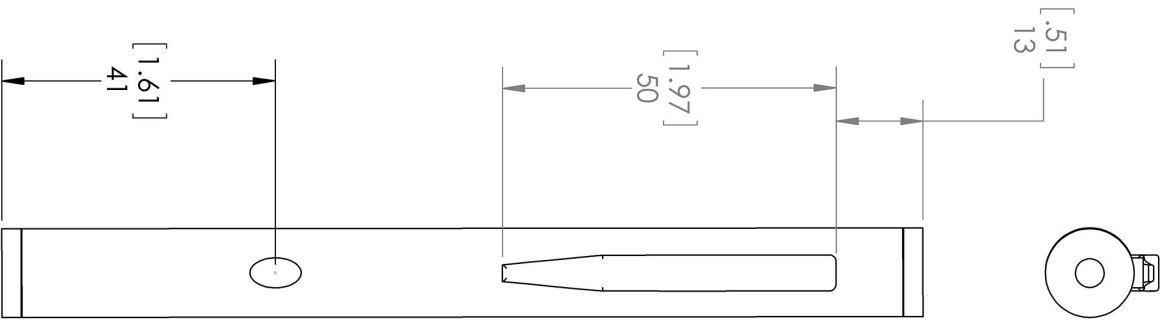

Laser Form Factor	GLY
Output Power (mW)	>3
FDA Safety Class	IIIa
Divergence (mrad, full angle)	<1.2
Beam Dimensions (mm, 1/e ²)	1.5
Longitudinal Modes	Multiple
Storage Temperature Range (°C)	-10 to 50
Total Power Consumption (W)	2
Max. Power Input Duty Cycle	90 sec. on/20 sec. off
Cooling Method	Passive Air
Standard Warranty (months)	6
MTTF (operational hours)	5000
Weight of Laser Head (kg)	0.04
Laser Head Dimensions (mm)	136 (l) x 13 (d)
Power Supply	2 x AAA Batteries

CW: All specifications are based on performance at full output power and after the specified warmup period. Output characteristics may change if the laser is run at a different power level.

Q-Switched: Specifications are based on the laser pulsing at the specified design frequency. Output characteristics may change if the laser is run at a different frequency.

Regulatory Classification:

The model you have selected (GAU-GLY) requires the following safety label(s):

Dimensional Drawing - Laser Form Factor: GLY:

Aperture

UNLESS OTHERWISE SPECIFIED:
 DIMENSIONS ARE IN MM(INCH)
 TOLERANCES: +/- 0.075 MM